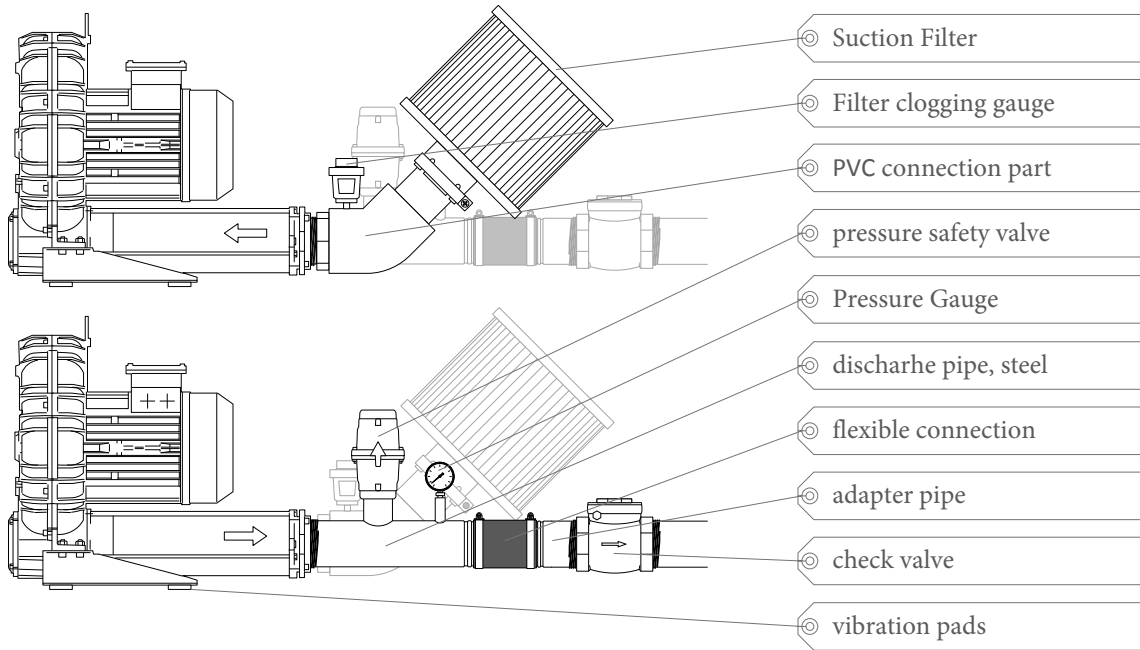

# ACCESSORIES FOR PROAIR BLOWERS

	1/2" - 3/4"	1"	1 1/4"	1 1/2"	2"	3"	4"
Suction Kit	1 2	1 2	1 2	1 2	1 2	1 2	1 2
Discharge Kit	3 5 8	3 5 8	3 5 8	3 5 8	3 5 8	3 5 8	4 8 9
	11 12	11 12	11 12	11 12	11 12	11 12	11 12
	13	13	13	13	13	13	13
Pressure Safety Valve	6	6	6	6	7	7	7
Filter Clogging Gauge	10	10	10	10	10	10	10

1 Suction Filter    2 PVC Part    3 Discharge Pipe    4 Discharge Pipe    5 Check Valve    6 Pressure Safety Valve  
 7 Pressure Safety Valve    8 Flexible Connector    9 Check Valve    10 Filter Clog. G.    11 Vibration Pads    12 Adapter Pipe    13 Pressure Gauge